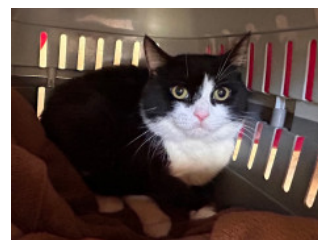

## A little bit about Panda...

Panda is a sweet boy who came to the centre as his previous owner could no longer keep him. Panda is quite a shy lad who spent a lot of his time hiding away when he first came to the centre, he really was quite overwhelmed with it all. We just left him to settle and slowly he began to trust us and stopped hiding himself away as much. He is still quite shy but he now likes to sit and watch the staff as they go about their day and does not enjoy a fuss, he will just wait for an adopter who will let him settle in his own time. Ideally Panda's new family will need a spare room to dedicate to him until he adjusts to his surroundings. Panda is a great little cat who deserves to be in a loving new home with a family who will give him the love and stability he craves. Panda could possibly live with another cat in an adult only home where he will be a permanent house cat.