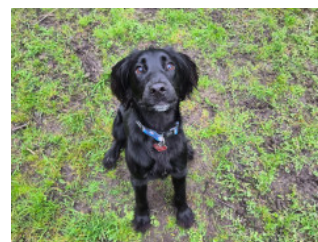

Reference	Breed	Age	Adoption fee
WD064/25	Spaniel cross Lurcher	10mths old	£300.00

A little bit about Merlin...

Merlin is a lovely lad who originally came to the centre via an inspector after his needs were not getting met, he was adopted out but unfortunately through no fault of his own it did not work out and Merlin finds himself looking for another new home. Sadly Merlin is pretty much blind and was born this way, he may be able to see slightly but it will be very blurry. As he gets older there is a high possibility that Merlin will go completely blind. He does not let this affect him so please do not let this put you off adopting him. Visually impaired dogs cope remarkably well when adapting to a new home, consistency and verbal markers are a necessity when adopting a dog who is visually impaired. They learn quick to familiarise themselves with their surroundings and family. It is often helpful if they have another dog with them as well. Merlin is a lovely, kind and gentle dog who loves to be with his people getting lots of attention. Unfortunately Merlin missed out on a lot of important socialisation when he was a young puppy so he has a little catching up to do. He is young, keen and ready to learn and experience new things. He will need adopters who are at home most of the time while he settles in to family life. Merlin gets on well with most other dogs but being a young exuberant adolescent lad he can become quite excitable and boisterous so if he was to live with another dog, they would need to meet his activity levels. They would need a successful introduction at the centre so we can make sure he will not be too much for them. He is suitable to live with children aged 13 years and over.