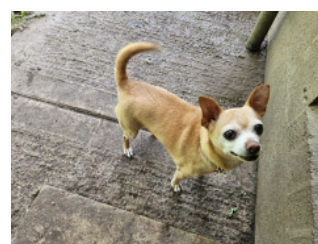

| Reference | Breed     | Age             | Adoption fee |
|-----------|-----------|-----------------|--------------|
| BD030/26  | Chihuahua | 10 years approx | £300.00      |

## A little bit about Bentley...

Bentley is a sweet boy who came to the centre via our friends at the Hull Branch after not receiving much interest there. Bentley is a great dog who is looking for a second chance to find himself a loving new home. Bentley is loving and affectionate and loves to be with his people, he walks well on a lead but can also be quite a stubborn little lad if he decides he does not want to go for a walk, which is fine, we just turn around and go another way. Bentley will need adopters who are experienced with dogs, he is not suitable for first time dog owners. Bentley is a dog who if he is in his bed, he just needs to be left alone and he will be happy as Larry. Bentley can be a little nervous in new situations and strange surroundings so adopters will need to understand this and keep him safe until his confidence grows. Bentley is a super little dog, who just needs an owner who understands him and he will make the most wonderful and loyal best friend. Bentley will need to be the only dog on an adult only home.