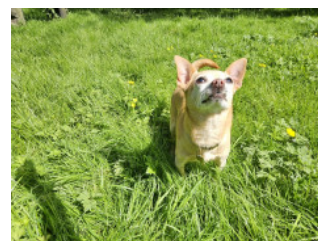

| Reference | Breed     | Age             | Adoption fee |
|-----------|-----------|-----------------|--------------|
| BD030/26  | Chihuahua | 10 years approx | £300.00      |

## A little bit about Bentley...

Bentley is a sweet boy who came to the centre via our friends at the Hull Branch after not receiving much interest there. Bentley is a great dog who is looking for a second chance to find himself a loving new home. Bentley is loving and affectionate and loves to be with his people, he walks well on a lead but can also be quite a stubborn little lad if he decides he does not want to go for a walk, which is fine, we just turn around and go another way. Bentley will need adopters who are experienced with dogs, he is not suitable for first time dog owners. Bentley is a dog who if he is in his bed, he just needs to be left alone and he will be happy as Larry. Bentley can be a little nervous in new situations and strange surroundings so adopters will need to understand this and keep him safe until his confidence grows. Bentley is a super little dog, who just needs an owner who understands him and he will make the most wonderful and loyal best friend. Bentley will need to be the only dog on an adult only home.